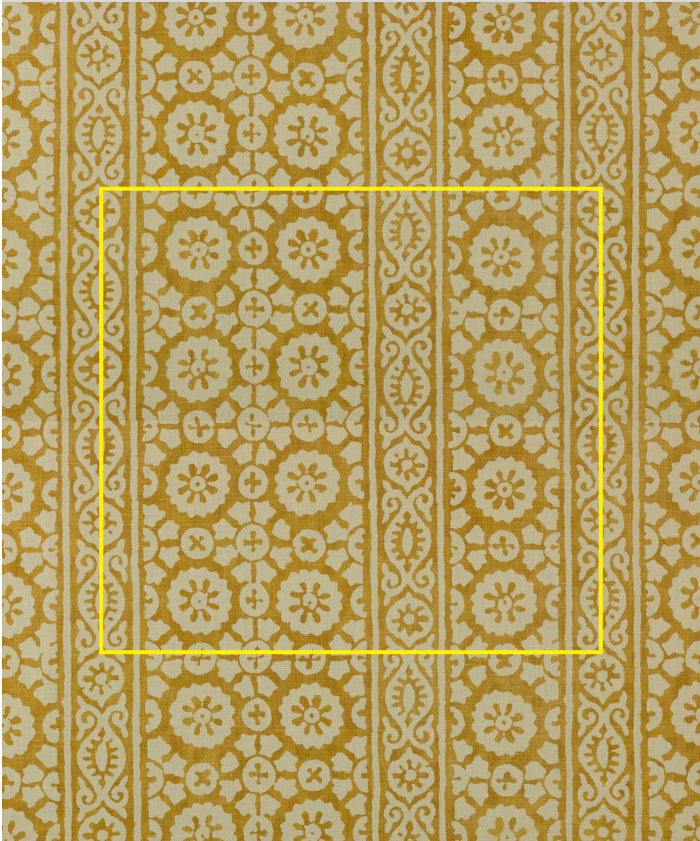

Sufiyan Sandalwood | SUF-36-N

Design	Sufiyan
Colour	Sandalwood
Code	SUF-36-N
Composition	100% Linen
Width	137cm (119.5cm) / 54in (47in)
Repeat	39.6cm (h) 36.2cm (v) 15.6in (h) 14.25in (v)
Weight	286g/sqm
Notes

Sufiyan Sandalwood | SUF-36-N

www.namaysamay.com